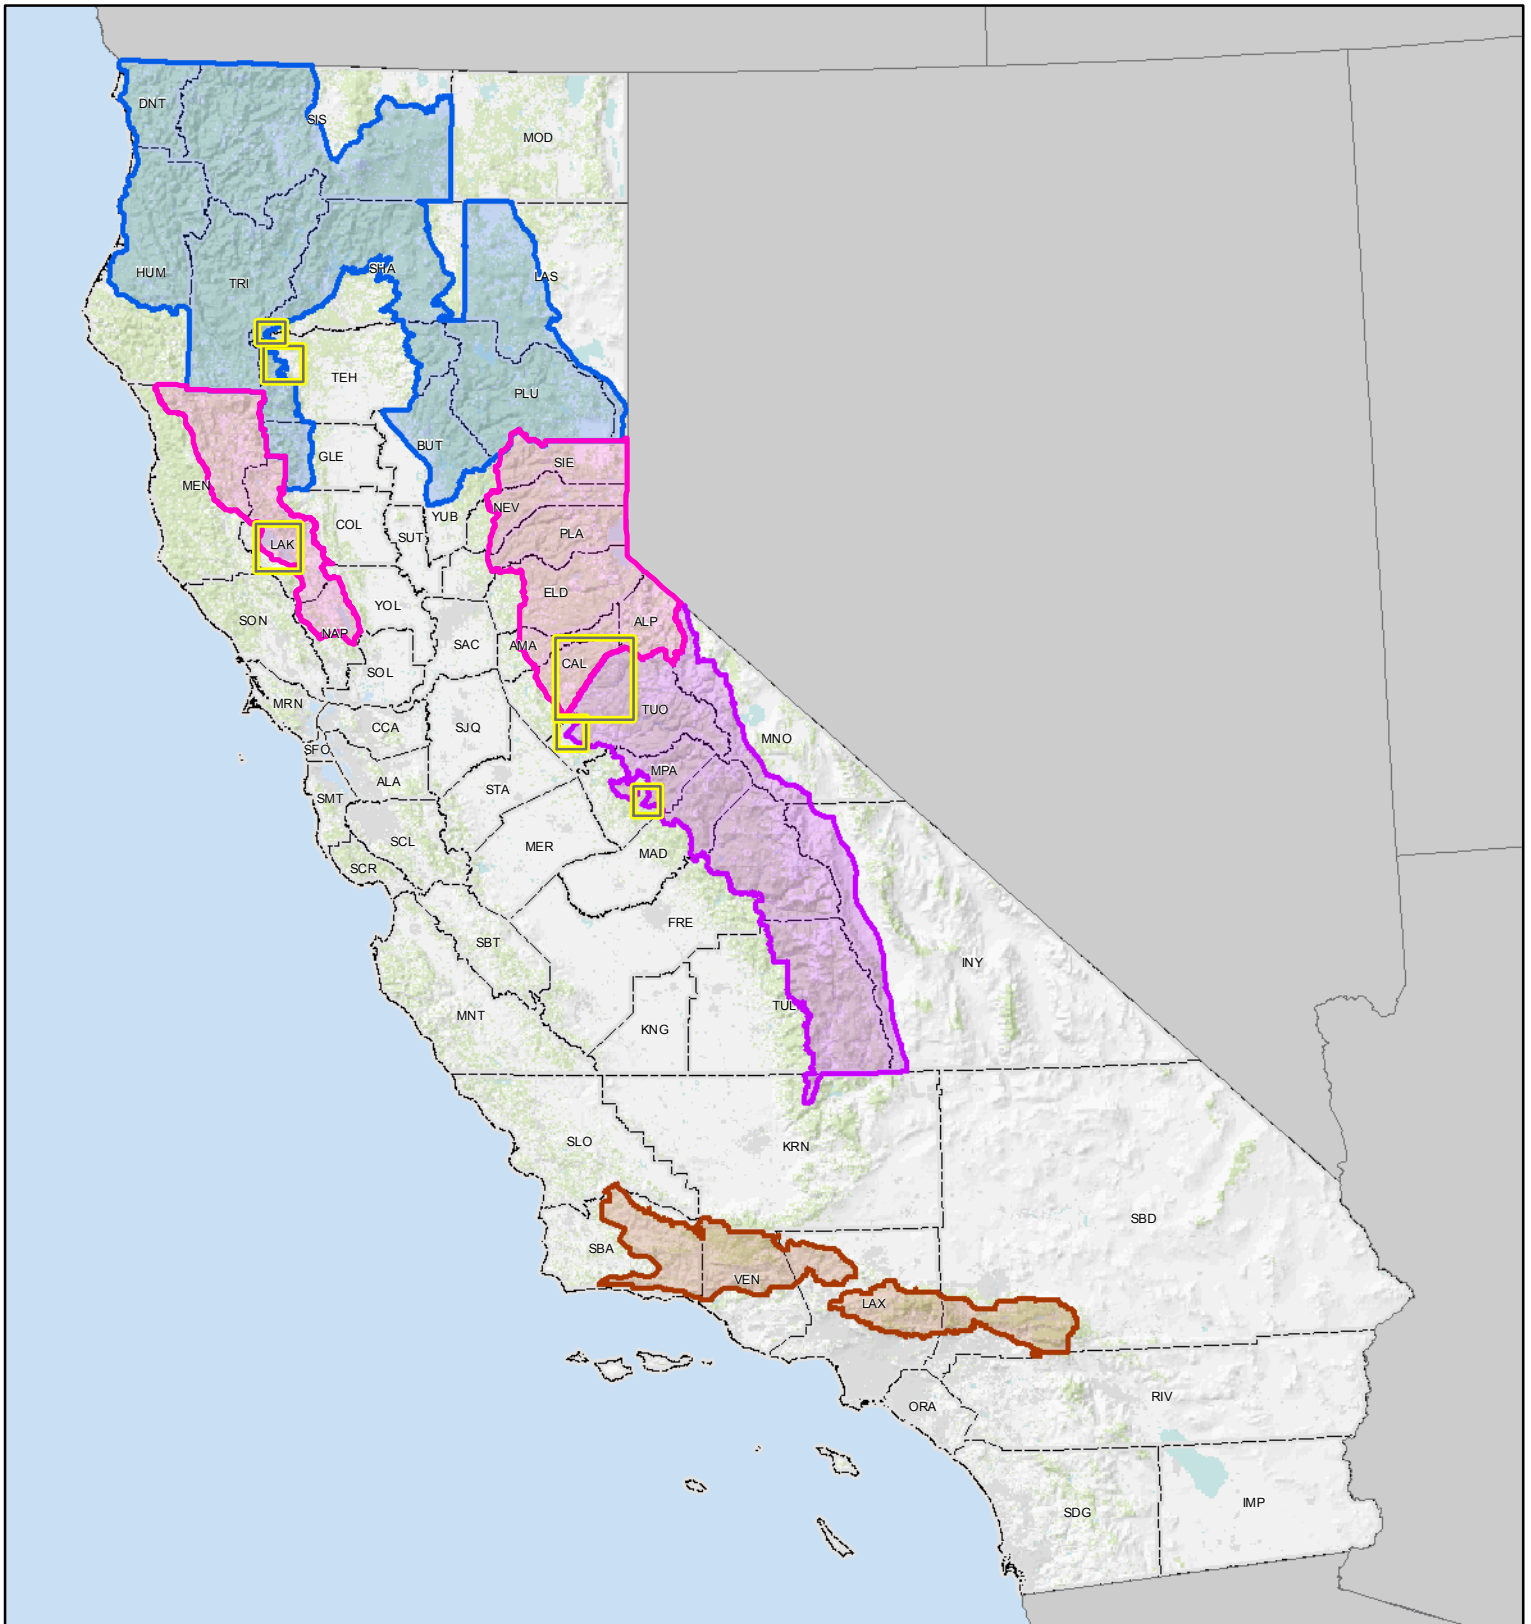

Dog Use Regulations (Old Regulations)

-  Central California Dog Control Zone
-  Northern California Dog Control Zone
-  Southern California Dog Control Zone
-  Southern Sierra Dog Control Zone

 **Areas of change.**
See additional maps for details.

0 30 60 120 Miles

Map created by
Greg Ewing
Biogeographic Data Branch
6/11/2009