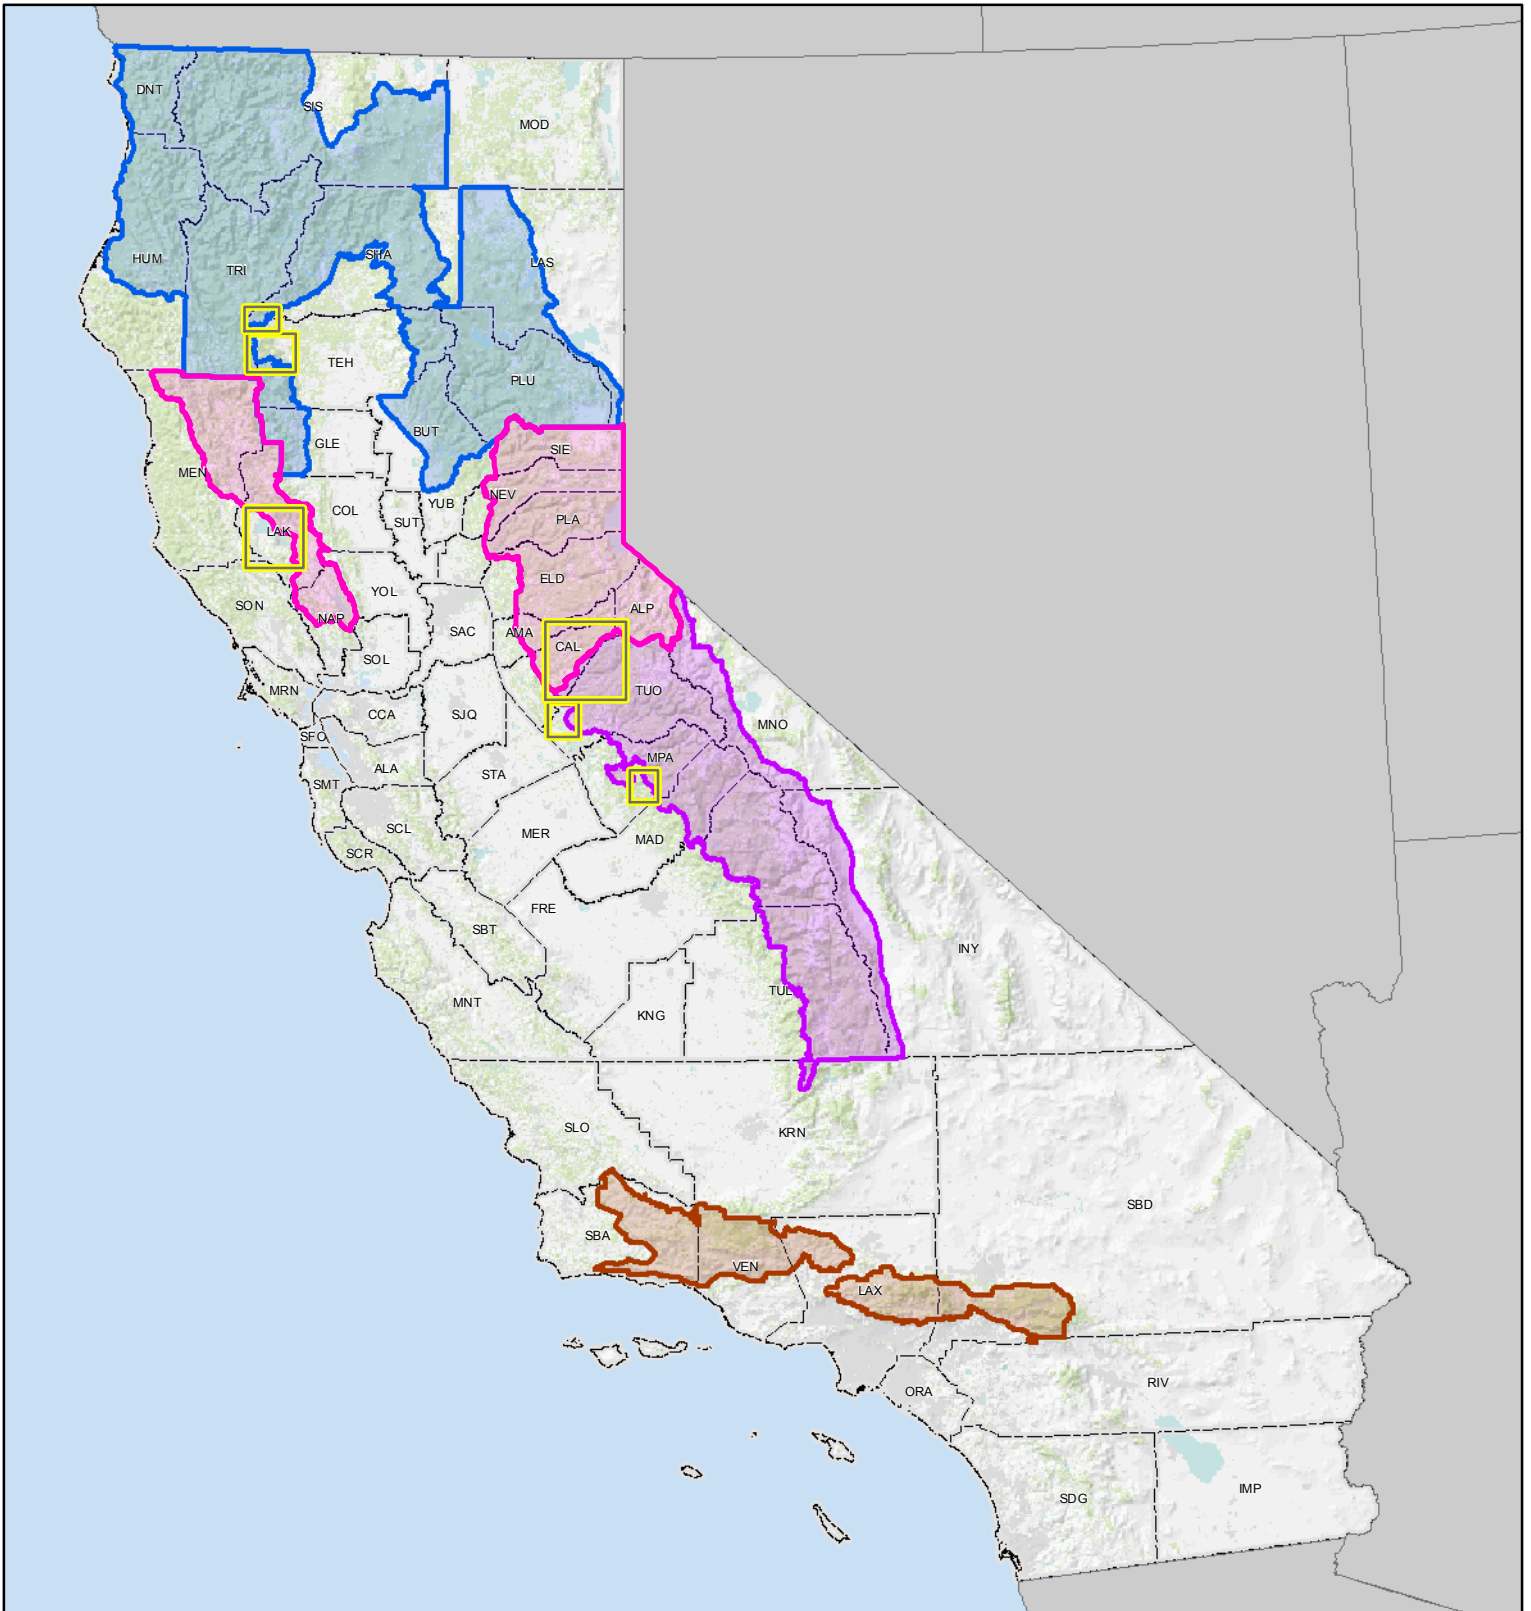

# Dog Use Regulations (New Regulations)

-  Central California Dog Control Zone
-  Northern California Dog Control Zone
-  Southern California Dog Control Zone
-  Southern Sierra Dog Control Zone

 **Areas of change.**  
**See additional maps for details.**